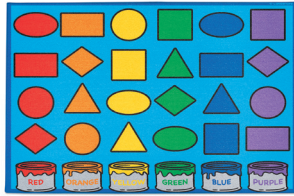

Kids Colours™ Stacking Chairs
Please specify colour: red, yellow, blue or green.
EE504 • 6" Chair
EE505 • 7 1/2" Chair
EE509 • 9 1/2" Chair

Learning Shapes & Colours Activity Carpets
LL801 • 6' x 9' Carpet
LL802 • 9' x 12' Carpet