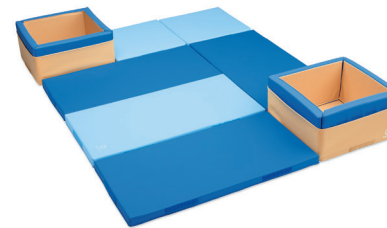

AA241 • Toddler Treehouse Hideaway
(25"w x 25"d x 25"h)

AA270 • Comfy Seats - Set of 3
(20"w x 20"d x 14 1/2"h)

AA455 • Just-My-Size Comfy Book Nook
(55 1/2"w x 28"d x 17 3/4"h)

AA818 • Toddler Premium Beanbag Seat
(12" x 20")

Please specify colour: sage green or sky blue.

CF202 • Sit-Me-Up
(23"w x 18 1/2"d x 6"h)

Please specify colour: sage green or sky blue.

AA807 • Store & Explore Play Mat
(77 1/4"w x 56 3/4"d as shown)

AA729 • Colour Blocks Activity Mat