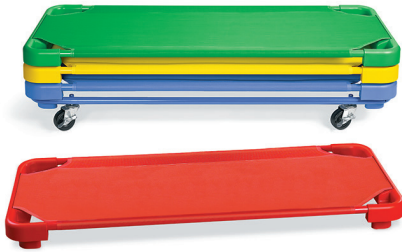

Easy-Stack Toddler Cot
AA900 • Each
 (43¹/₂"w x 21¹/₂"d x 4¹/₄"h)
AA905 • Set of 5

AA911 • Lakeshore Toddler Cot Carrier

PP188 • Cot Clips - Set of 5

Lakeshore Toddler Cot Sheet
AA910 • Each (24" x 42³/₄")
AA910Z • Set of 12