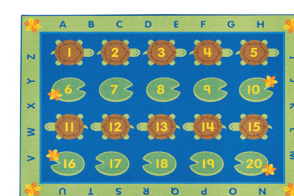

Play & Learn Nature Activity Carpets
GG442 • 6' x 9' Carpet
GG443 • 9' x 12' Carpet