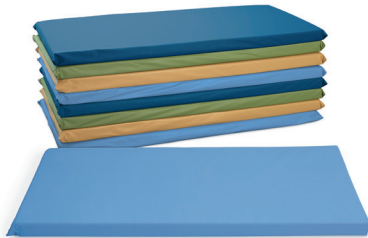

Kids Colours™ Easy-Stack Cot
Please specify colour: green, yellow, blue or red.
AA992 • Each
(51³/₄"w x 21¹/₂"d x 4¹/₄"h)
AA993 • Set of 5
LC1591 • Easy-Stack Cot Carrier

LC322 • Lakeshore Calming Colours® Rest Mat
(24" x 48")
Please specify colour: sea blue, sage green, almond tan or sky blue.