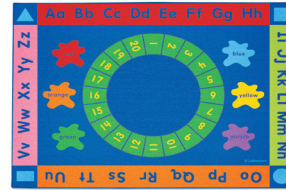

Kids Colours™ Stacking Chairs
 Please specify colour: red, yellow, blue or green.
EE504 • 6" Chair
EE505 • 7 1/2" Chair
EE509 • 9 1/2" Chair

Classic Stacking Chairs
 Please specify colour: yellow, red or blue.
CN607 • 7 1/2" Chair
CN609 • 9 1/2" Chair

LC548 • Indoor/Outdoor 3-In-1 Chairs - Set of 4
 (15 1/2" x 15 1/2")

LC547 • Calming Colours® 3-In-1 Chairs - Set of 4
 (15 1/2" x 15 1/2")

Learning Shapes & Colours Activity Carpets
LL801 • 6' x 9' Carpet
LL802 • 9' x 12' Carpet

Learning Letters Activity Carpets
FF484 • 6' x 9' Carpet
FF485 • 9' x 12' Carpet

Getting Ready to Read Activity Carpets
GG282 • 6' x 9' Carpet
GG288 • 9' x 12' Carpet

AA110 • Alphabet Carpet
(3' x 4 1/2')